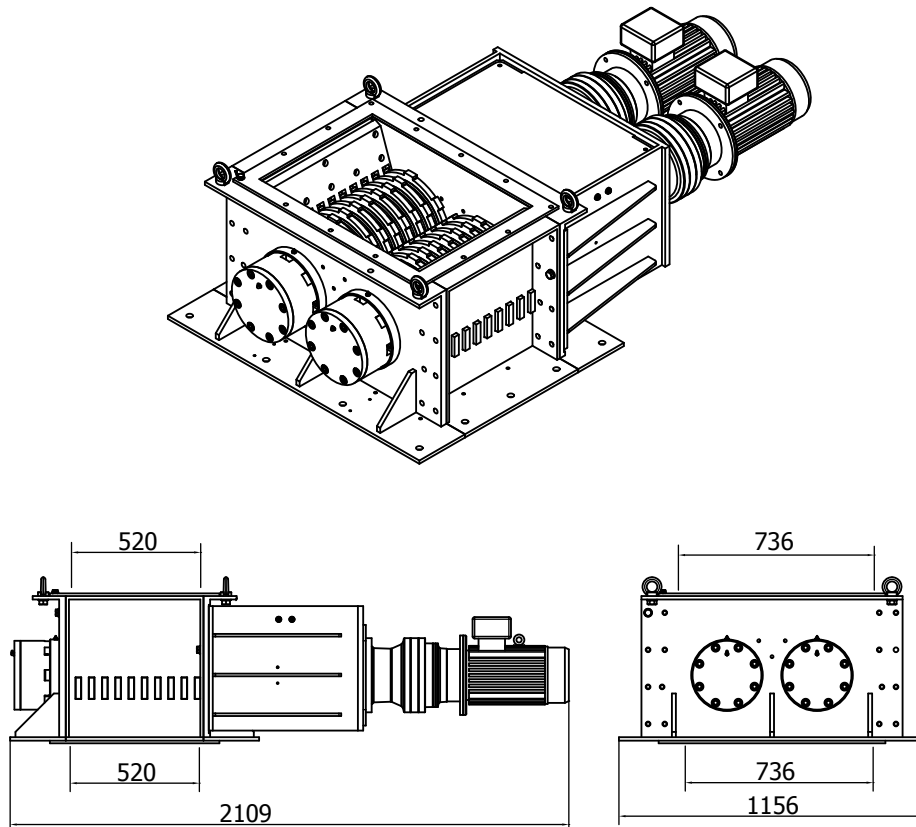

## Haarslev Roller Crusher

The Haarslev Roller Crusher is designed for calibration of cooked animal by-products before fat separation in a traditional dry rendering process. The calibrated greaves will have a particle size of approximately 25 mm after the roller crusher.

| Technical Specifications | Unit | Type RC10 |
|--------------------------|------|-----------|
| Capacity                 | t/h  | 5-12      |
| Anvil gap                | mm   | 25        |
| Power/motor              | kW   | 2 x 7.5   |
| Inlet dimension          | mm   | 520 x 736 |
| Outlet dimension         | mm   | 520 x 736 |
| Weight                   | Kg   | 1800      |